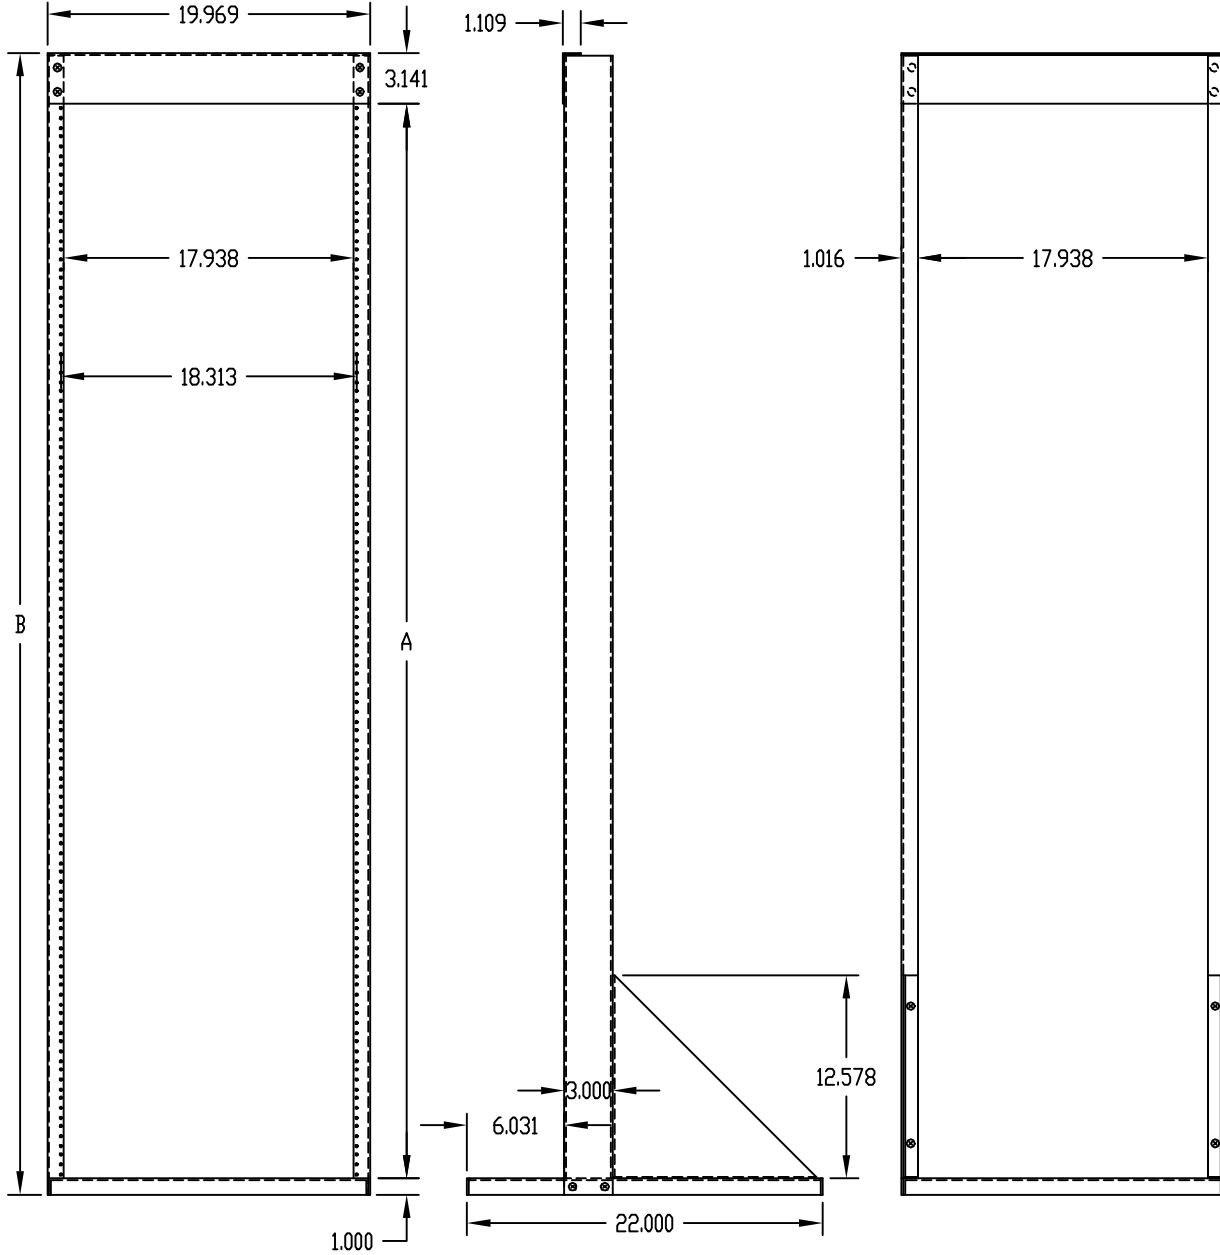

PART NAME

OPEN RELAY RACK

PART No.

RR-1263 TO RR-1366

MATERIAL: 12 GA. STEEL

FINISH: METALLIC GRAY OR BLACK TEXTURE

VERTICAL RAILS ARE TAPPED #10-32 ON E.I.A. UNIVERSAL SPACING, FRONT LEG ONLY.

BASE PIERCED FOR RC-7758 CASTERS.

UNIT SHIPPED UNASSEMBLED.

LOAD RATING: 650 LBS. MAX.

PART No.	A	B
RR-1263	31.500	35.625
RR-1264	66.500	70.625
RR-1363	36.750	40.875
RR-1364	71.750	75.875
RR-1366	77.000	81.125